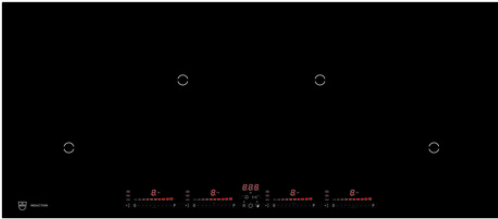

V-ZUG Ltd

Industriestrasse 66, P.O.Box, 6302 Zug/Switzerland

Phone +41 58 767 67 67, Fax +41 58 767 61 67

info@vzug.com, www.vzug.com

Brochure GK47TIMPS

Selected product

- Article no.: 3107965405
- EAN code: 7630029425558
- Type: GK47TIMPSZ
- Product category: Hob
- Standard width: 90 cm
- Front design: BlackDesign
- Frame: DualDesign
- Panorama